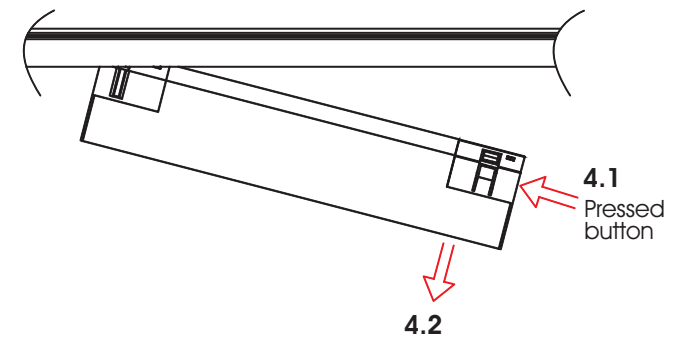

CLICK IT LINEAR SPOT 15W

Installation Manual

1

Attention
Switch off the main power.

2

Be sure that the click button is not pressed

3

4

To uninstall make sure you first press the button

Warning:

Do not slide for any reason the Click it LED luminaire along the track regardless if the power is ON or OFF.
To adjust the position of the luminaire you need to **first take out** the luminaire of the track **and then relocate** it to the new position on the track.
Noncompliance with the above may permanently damage the luminaire.