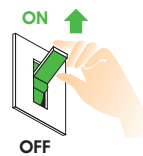

CLICK IT LINEAR SPOT 15W

Installation Manual

1

Attention
Switch off the main power.

2

Be sure that the click button is not pressed

3

4

To uninstall make sure you first press the button

Warning:

Do not slide for any reason the Click it LED luminaire along the track regardless if the power is ON or OFF.
To adjust the position of the luminaire you need to **first take out** the luminaire of the track **and then relocate** it to the new position on the track.
Noncompliance with the above may permanently damage the luminaire.