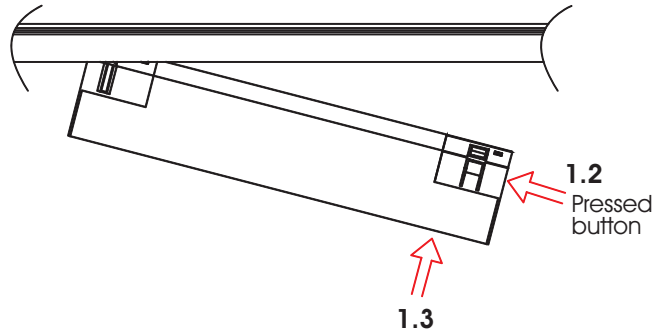

CLICK IT LINEAR SPOT 15W

Installation Manual

1

Attention
Switch off the main power.

2

Be sure that the click button is not pressed

3

4

To uninstall make sure you first press the button

Warning:

Do not slide for any reason the Click it LED luminaire along the track regardless if the power is ON or OFF.
To adjust the position of the luminaire you need to **first take out** the luminaire of the track **and then relocate** it to the new position on the track.
Noncompliance with the above may permanently damage the luminaire.