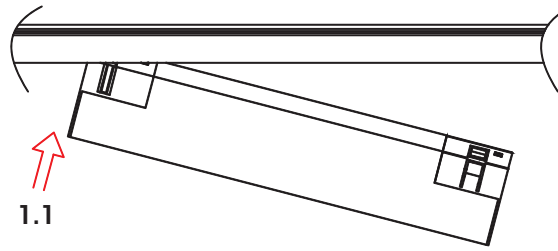

CLICK IT LINEAR SPOT 15W

Installation Manual

1

Attention
Switch off the main power.

2

Be sure that the click button is not pressed

3

4

To uninstall make sure you first press the button

Warning:

Do not slide for any reason the Click it LED luminaire along the track regardless if the power is ON or OFF.
To adjust the position of the luminaire you need to **first take out** the luminaire of the track **and then relocate** it to the new position on the track.
Noncompliance with the above may permanently damage the luminaire.