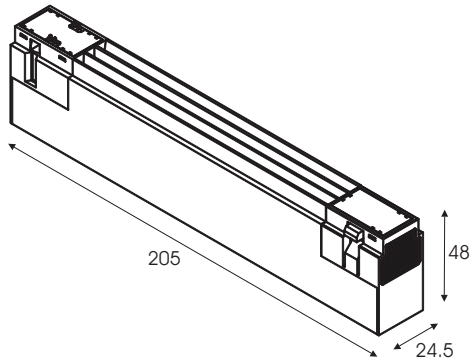

CLICK IT LINEAR SPOT 15W

Installation Manual

1

Attention
Switch off the main power.

2

Be sure that the click button is not pressed

3

4

To uninstall make sure you first press the button

Warning:

Do not slide for any reason the Click it LED luminaire along the track regardless if the power is ON or OFF.
To adjust the position of the luminaire you need to **first take out** the luminaire of the track **and then relocate** it to the new position on the track.
Noncompliance with the above may permanently damage the luminaire.