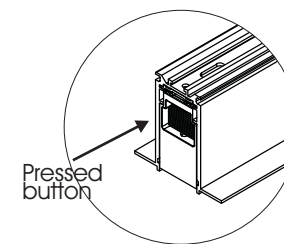

CLICK IT LINEAR SPOT 15W

Installation Manual

1

Attention
Switch off the main power.

2

Be sure that the click button is not pressed

3

4

To uninstall make sure you first press the button

Warning:

Do not slide for any reason the Click it LED luminaire along the track regardless if the power is ON or OFF.
To adjust the position of the luminaire you need to **first take out** the luminaire of the track **and then relocate** it to the new position on the track.
Noncompliance with the above may permanently damage the luminaire.