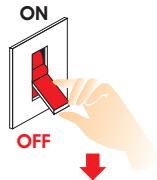

CLICK IT LINEAR SPOT 15W

Installation Manual

1

Attention
Switch off the main power.

2

Be sure that the click button is not pressed

3

4

To uninstall make sure you first press the button

Warning:

Do not slide for any reason the Click it LED luminaire along the track regardless if the power is ON or OFF.
To adjust the position of the luminaire you need to **first take out** the luminaire of the track **and then relocate** it to the new position on the track.
Noncompliance with the above may permanently damage the luminaire.