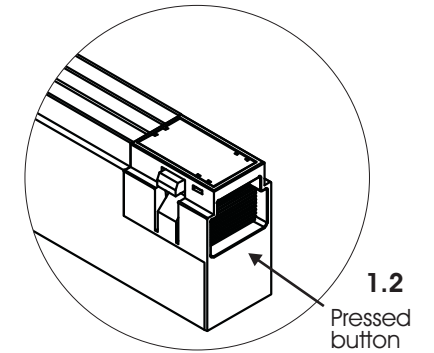

CLICK IT LINEAR SPOT 15W

Installation Manual

1

Attention
Switch off the main power.

2

Be sure that the click button is not pressed

3

4

To uninstall make sure you first press the button

Warning:

Do not slide for any reason the Click it LED luminaire along the track regardless if the power is ON or OFF.
To adjust the position of the luminaire you need to **first take out** the luminaire of the track **and then relocate** it to the new position on the track.
Noncompliance with the above may permanently damage the luminaire.