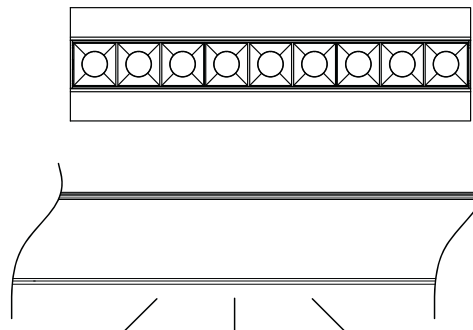

CLICK IT LINEAR SPOT 15W

Installation Manual

1

Attention
Switch off the main power.

2

Be sure that the click button is not pressed

3

4

To uninstall make sure you first press the button

Warning:

Do not slide for any reason the Click it LED luminaire along the track regardless if the power is ON or OFF.
To adjust the position of the luminaire you need to **first take out** the luminaire of the track **and then relocate** it to the new position on the track.
Noncompliance with the above may permanently damage the luminaire.