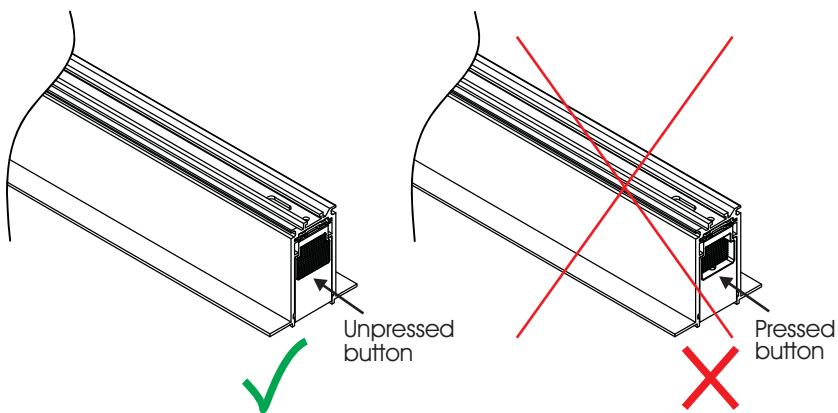

CLICK IT LINEAR SPOT 15W

Installation Manual

1

Attention
Switch off the main power.

2

Be sure that the click button is not pressed

3

4

To uninstall make sure you first press the button

Warning:

Do not slide for any reason the Click it LED luminaire along the track regardless if the power is ON or OFF.
To adjust the position of the luminaire you need to **first take out** the luminaire of the track **and then relocate** it to the new position on the track.
Noncompliance with the above may permanently damage the luminaire.